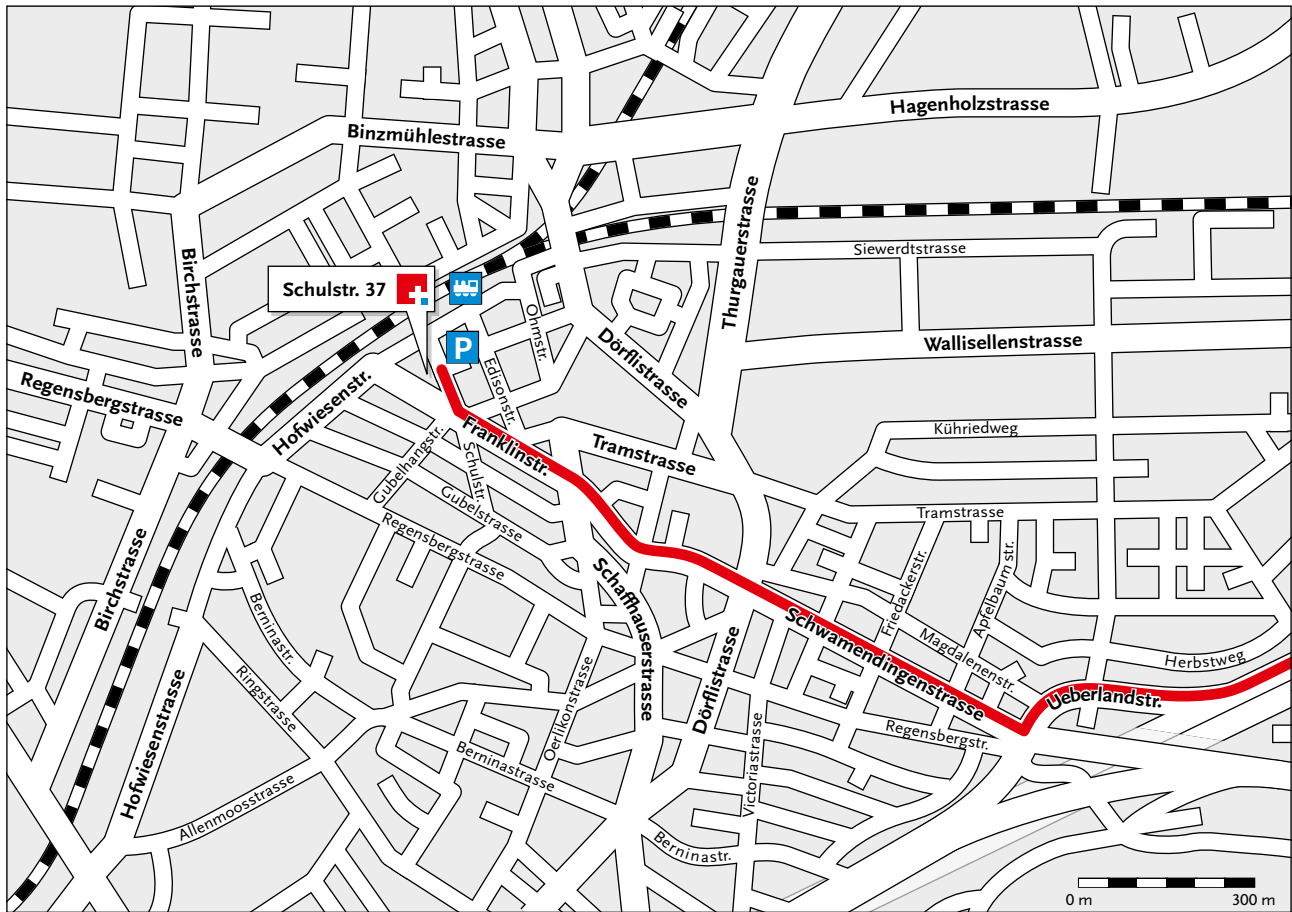

Directions to Schweizer Relocation from St. Gallen, Winterthur, Zurich Airport

- Follow the transit road direction Zürich-City
- Take the exit «Schwamendingen» and turn right at the crossing-direction Oerlikon.
- Keep on the course of the road for app. 1 km. The road «Schwamendingenstrasse» turns into «Franklinstrasse». Follow the parking sign «Swissôtel».
- After the last traffic light before arriving you have to cross the tram tracks, turn right into Schulstrasse after about 200 m.
- Park your car in the Swissôtel parking garage (Schulstrasse 44).
- Schweizer Relocation (Schulstrasse 37) is located opposite of the Swissôtel.