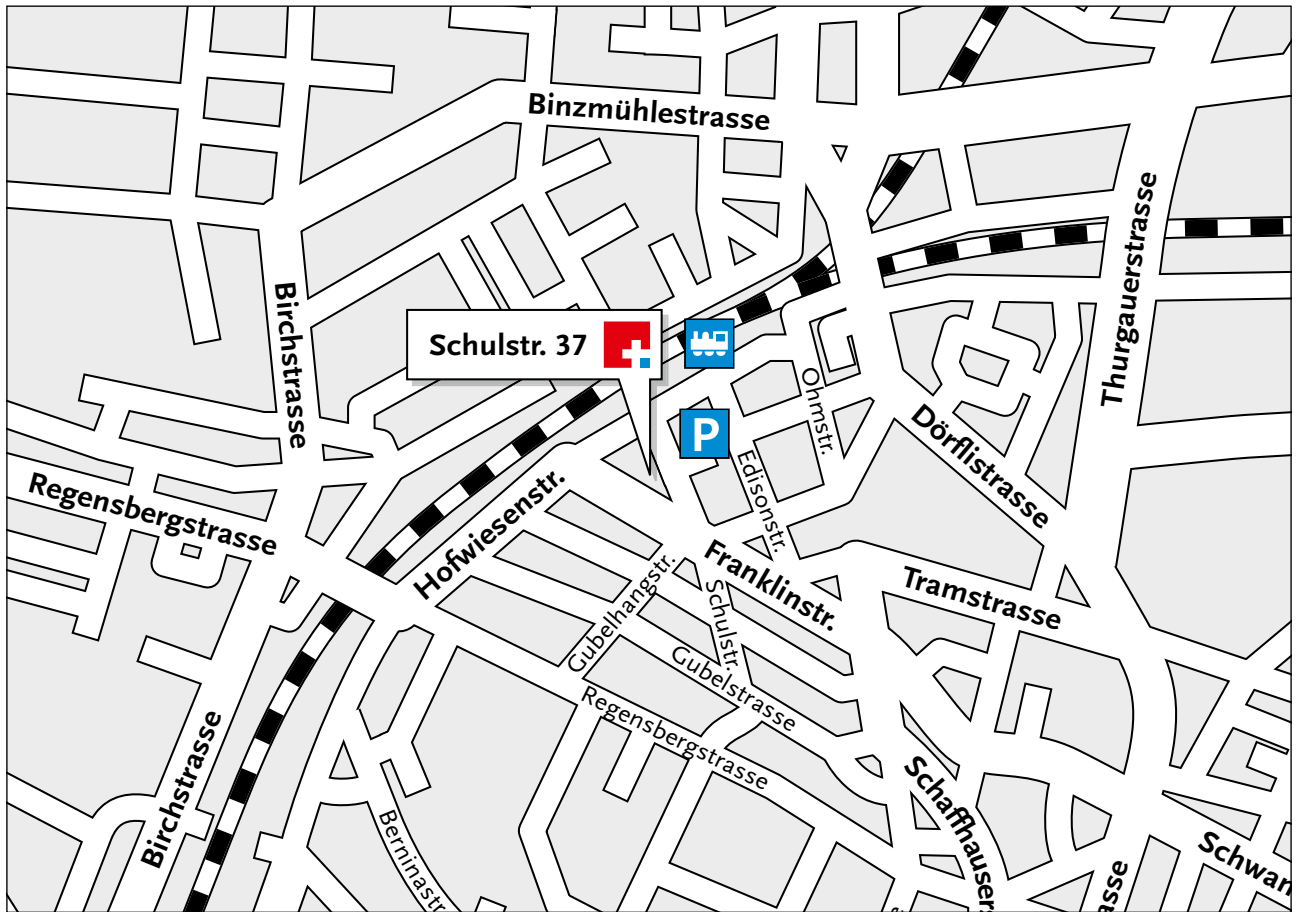

## Directions to Schweizer Relocation by public transportation

- From Zurich- Airport to Zurich- Oerlikon  
Train S2 or S16, IR  
Travelling time: 4 minutes
- From mainstaion Zurich to Oerlikon  
Train S2, S5, S6, S8, S14, or S16, IR  
Travelling time: 6 minutes
- From Oerlikon train station to Schweizer Relocation (Schulstrasse 37)  
it's 1 minute walking distance.