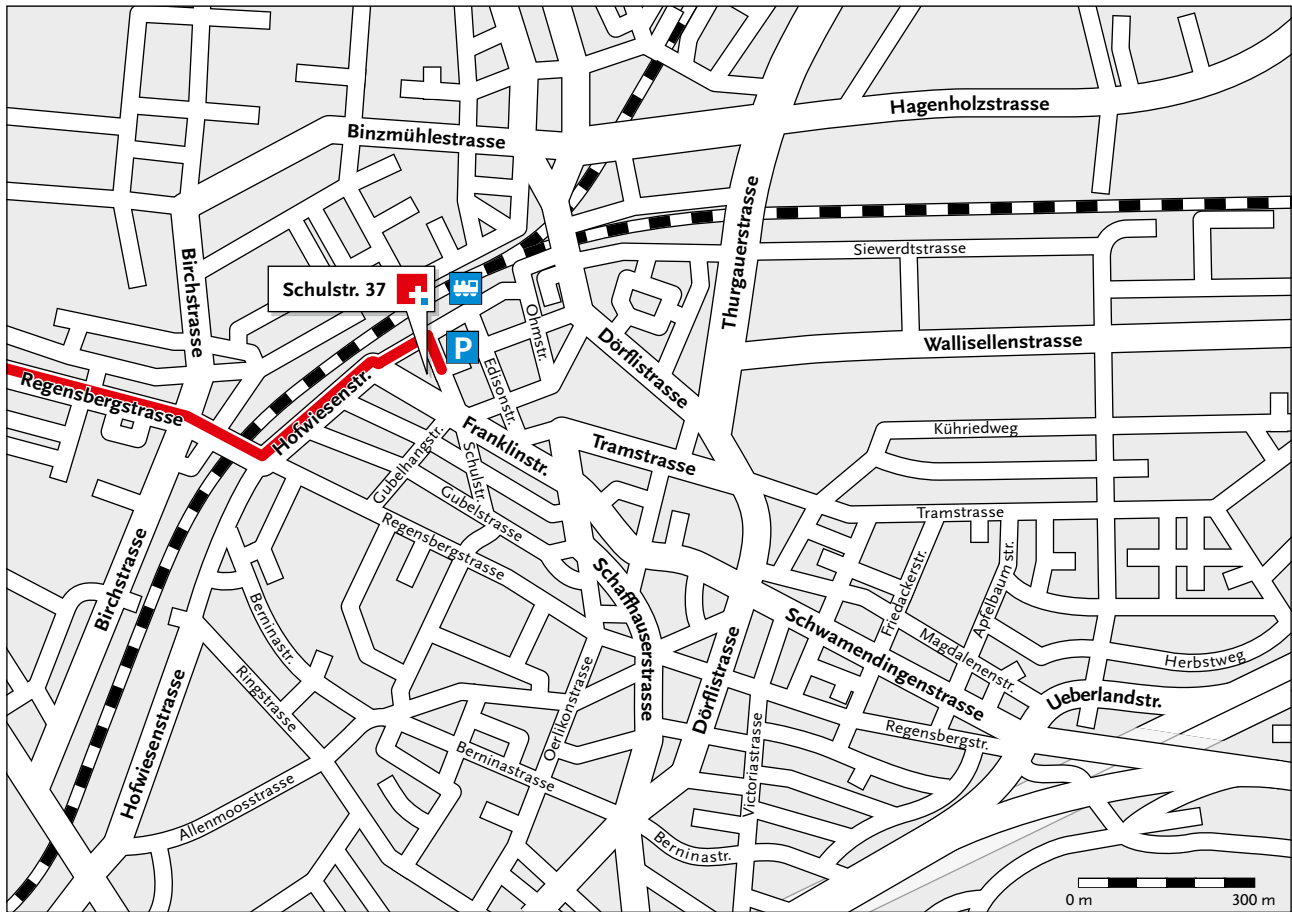

# Directions to Schweizer Relocation

## from Bern, Basel

- Follow the motorway A1 direction Zürich, Flughafen, St. Gallen.
- After passing the «Limmattaler Kreuz» and the «Gubrist-tunnel», take the exit 61, Zürich-Affoltern direction Zürich-Oerlikon
- Follow the road «Wehntalerstrasse» for about 3 km.
- Once you have reached «Regensbergstrasse» (traffic light – direction sign Zürich-Oerlikon) keep left.
- After app. 1 km after the bridge, turn into «Hofwiesenstrasse».
- Drive all the way to the end of «Hofwiesenstrasse», then turn right into «Schulstrasse».
- Park your car in the Swissôtel- parking garage (Schulstrasse 44).
- Schweizer Relocation (Schulstrasse 37) is located opposite of the Swissôtel.